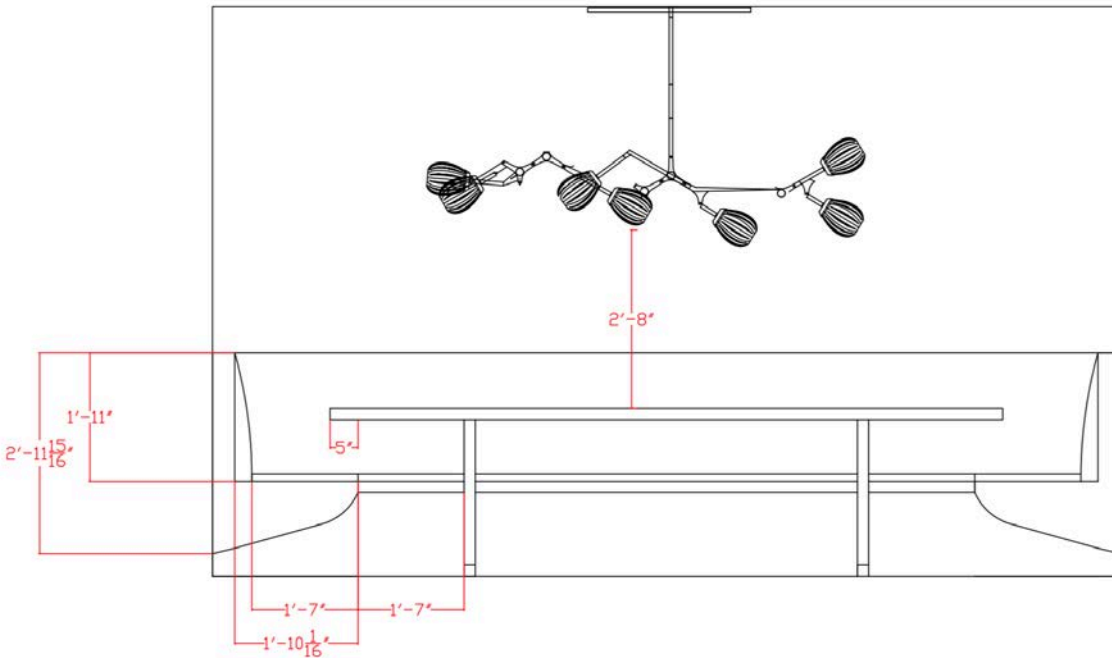

18

16

17

Custom Legs To Look Like Above in Brass

ARGENT - DINING ROOM

19

20

21